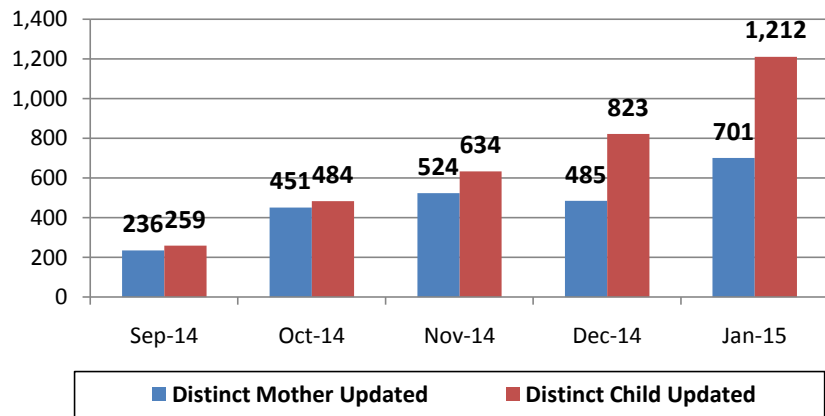

USSD Dashboard: Month wise Status of USSD Updation (from Sep-14 to Jan-15)

Delhi State - Status of USSD updation

Month	ANM ID	No. of Transaction Count	Mother	Distinct Mother Updated	Distinct Mother, Service Update	Mother Error	Child	Distinct Child Updated	Distinct Child, Service Updated	Child Error	Total Services Updated
Sep-14	172	14,092	383	236	351	26	497	259	437	71	788
Oct-14	141	24,695	743	451	677	82	869	484	797	170	1,474
Nov-14	242	19,533	904	524	830	51	1,110	634	1,032	219	1,862
Dec-14	737	26,896	819	485	765	44	1,463	823	1,356	285	2,121
Jan-15	462	35,413	1,183	701	1,121	64	2,308	1,212	2,158	355	3,279
Total		120,629	4,032	2,397	3,744	267	6,247	3,412	5,780	1,100	9,524

Delhi USSD- Mother and Child Updated

Delhi USSD - Transaction Vs. Total Service Updation